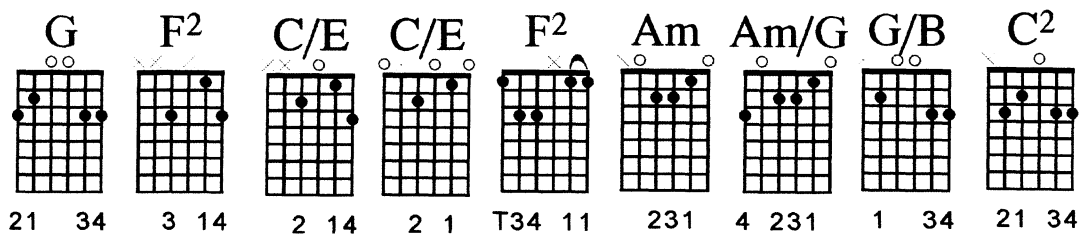

Well Done Eb (capo3 C)
 Danny Donnelly

G F2 C/E*
 Make my desires your desires
 G C/E F
 Take my heart make it your heart
 G Am G
 Mold and shape this broken vessel
 C/E F2
 Into your work of art
 G F2 C
 Make what I see what you would see
 G C/E F2
 Take what I hear give me your ears
 G
 May the love you've given
 Am G
 Be deeply sown
 C/E F2
 May Your thoughts become my own

G F2
 I've tasted and seen that Lord
 C2
 You are good!
 G F2 C2
 In Your Word You've given the plan
 G F2 C2
 Please write it on the flesh of my heart
 Am Am/G F2
 While You, hold me in Your hand
 Am Am/G F2
 Until that day You say good and faithful one
 C G/B Am F2 C G/B Am F2
 Well done

*

Well Done Eb bass/keys
Danny Donnelly

Bb Ab2 Eb/G*
Make my desires your desires
Bb Eb/G Ab
Take my heart make it your heart
Bb Cm Bb
Mold and shape this broken vessel
Eb/G Ab2
Into your work of art
Bb Ab2 Eb
Make what I see what you would see
Bb Eb/G Ab2
Take what I hear give me your ears
Bb
May the love you've given
Cm Bb
Be deeply sown
Eb/G Ab2
May Your thoughts become my own

Bb Ab2
I've tasted and seen that Lord
Eb2
You are good!
Bb Ab2 Eb2
In Your Word You've given the plan
Bb Ab2 Eb2
Please write it on the flesh of my heart
Cm Cm/Bb Ab2
While You, hold me in Your hand
Cm Cm/Bb Ab2
Until that day You say good and faithful one
Eb Bb/D Cm Ab2 Eb Bb/D Cm Ab2
Well done